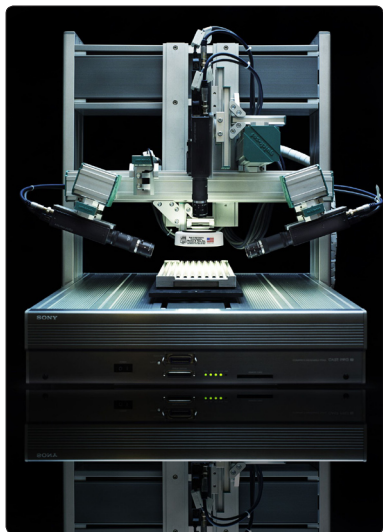

Scorpion Robot Inspection Starter Kit

The perfect introduction for making your own Robot Inspection System, includes Scorpion Vision Software®, a Sony XCD-SX910(CR) firewire camera, a Sony Desktop Robot and two days training.

The Sony approved Scorpion Robot Inspection Starter Kit contains everything you need for bringing your Scorpion Robot Inspection project to life. The kit includes a Scorpion Standard software license combined with the new high quality Sony XCD-SX910 (CR) camera, a Sony Desktop Robot and a 2 days training course where you learn how to use Scorpion Vision Software® in combination with the Sony Desktop Robot.

A standard and configurable user interface paired with innovative, easy-to-use and robust imaging tools quickly enable you to plan, implement and test a complete robot vision system. Optional data measuring and image logging provide unique traceability.

The Sony approved Scorpion Robot Inspection Starter Kit consists of the following items:

Product type no	Product	Description	Price Euro
20-310(CR)	Sony Scorpion Robot Robokid Inspection Starter Kit	Sony Desktop Robot type Robokid tall version - 2 axis with working area 210 x 250 mm. Including a Scorpion Vision Software Standard License with Sony Scorpion robot control module and a Sony XCD-SX910 (CR) camera. Includes two days training.	20,000
20-320(CR)	Sony Scorpion Robot CastPro II Inspection Starter Kit	Sony Desktop Robot type CastPro II - 2 axis basemachine with working area 350 x 350 mm. Including a Scorpion Vision Software Standard License with Sony Scorpion robot control module and a Sony XCD-SX910 (CR) camera. Includes two days training.	27,500